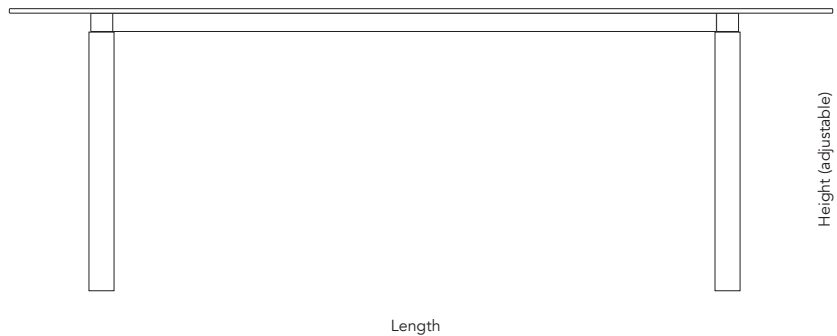

TABLE

embracing creative dialogue

CHAT BOARD® Table is the functional meeting-, office- or dining table for creative spaces. The writable and erasable surface encourages the user to break conventions and get carried away, make notes, sketch and communicate ideas visually, directly on the table top, during the creative process.

The CHAT BOARD® Table top is made with 10 mm tempered safety glass, in accordance with the highest quality standards, finished with smooth C-edges and radius corners. It is available in 2 standard sizes and 32 glass colours, while the height-adjustable, powder-coated steel base is available in 3 colours: Signal White RAL 9003, Jet Black RAL 9005 and White Aluminium RAL 9006. In addition, the glass top can be made to order in bespoke standard RAL or NCS glass colours.

Please contact our head office with any special requests: info@chat-board.dk

| Item no. | Name | Size - glass top | Size - base | Description | Weight |
|-----------|-------------------|------------------|----------------------|---|--------|
| | | W x L cm | W x L x H cm | | |
| GTT100100 | CHAT BOARD® Table | 100 x 100 | 80 x 80 x 70.5 - 85 | table with writable, coloured glass top | 37 kg |
| GTT100200 | CHAT BOARD® Table | 100 x 200 | 80 x 160 x 70.5 - 85 | table with writable, coloured glass top | 74 kg |

PRODUCT FACTS

- Materials: Tempered safety glass according to highest quality standards
Powder coated steel base (RAL 9003 Signal White, RAL 9005 Jet Black or RAL 9006 White Aluminium)
- Glass thickness: 10 mm
- Finish: C-shaped edges, unpolished. 8 mm radius corners
- Colour: 32 standard glass colours
- Size: 2 standard sizes