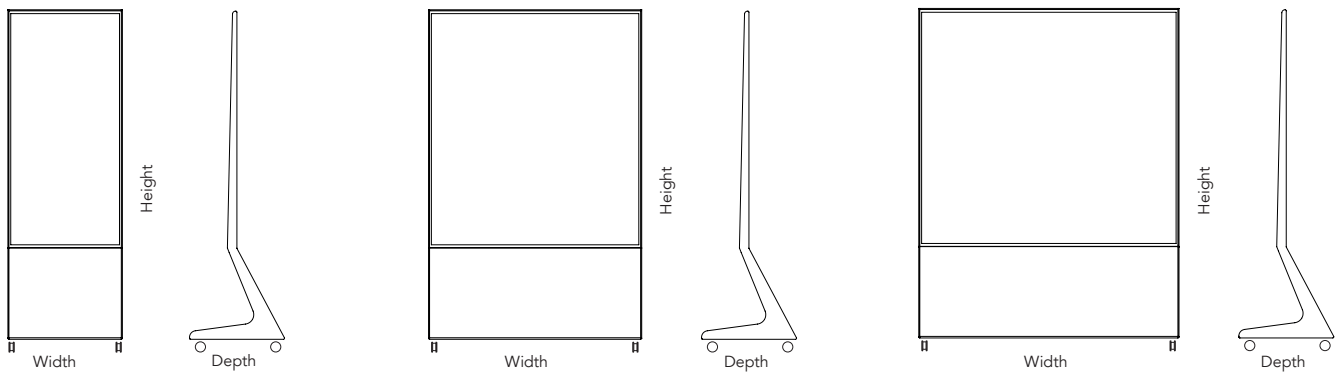

MOBILE

embracing creative dialogue

CHAT BOARD® Mobile provides the ultimate, multi-purpose solution for the dynamic workplace. With its ingenious design, sturdy construction and ultra-stable, yet easily movable, steel base it is virtually impossible to overturn, meaning there is plenty of room to get carried away in the creative process. Besides boasting one of our signature writable, magnetic glass boards on the front, the Mobile can also be fitted with a sound-dampening BuzziFelt pin board, or an additional magnetic glass panel, on the back.

CHAT BOARD® Mobile is made with 4 mm tempered safety glass, in accordance with the highest quality standards, finished with smooth C-edges and 4 mm radius corners. It is available in 3 standard sizes and 35 standard glass colours. In addition, it can be made to order in bespoke standard RAL or NCS glass colours, as well as in alternative RAL base colours, besides the standard Signal White RAL 9003. Please contact our head office with any special requests: info@chat-board.dk

Item no.	Name	Size - glass	Size - total	Description	Weight
		W x H cm	W x H x D cm		
MCBW60	CHAT BOARD® Mobile - Executive	58.5 x 120	60 x 179.5 x 48	magnetic glass board on a movable steel base	48 kg
MCBW120	CHAT BOARD® Mobile - Conference	120 x 120	122.5 x 179.5 x 48	magnetic glass board on a movable steel base	85 kg
MCBW150	CHAT BOARD® Mobile - Theatre	150 x 120	152.5 x 179.5 x 48	magnetic glass board on a movable steel base	110 kg