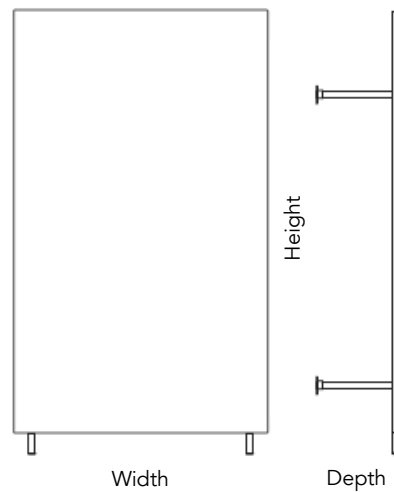

STANDARD GLASS COLOURS

DRAWINGS