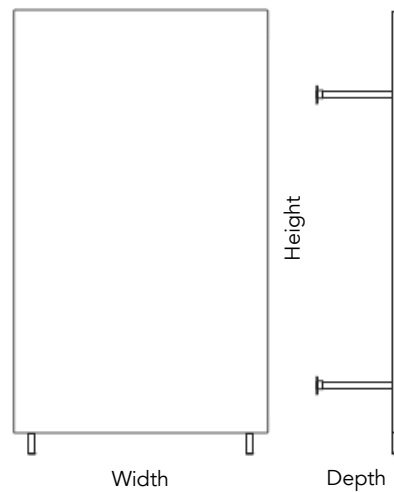

SIZES (cm)		w x h x d	w x h	WEIGHT
CBWASS60	CHAT BOARD® Wardrobe	size: 60 x 210 x 41	glass size: 60 x 200	45 kg
CBWASS120	CHAT BOARD® Wardrobe	size: 120 x 210 x 41	glass size: 120 x 200	80 kg

FACTS

Tempered safety glass according to highest quality standards
Magnetic
Glass thickness: 4 mm
C-shaped edges, unpolished
Corners: Radius 4 mm
Frame height: 210 cm (incl. 10 cm legs)
Clothes rail: Ø 3.2 cm, length 40 cm (1 or 2 rails depending on the chosen size)
Distance from wall: 41 cm
Back side: Powder coated steel frame (Signal White RAL 9003)
Shelf: 33.5 x 49 cm
25 standard glass colours
2 standard sizes

MTNB Navy Blue

MTLB Light Blue

MTS Black

DRAWINGS

CHAT BOARD® WARDROBE

INSPIRATION