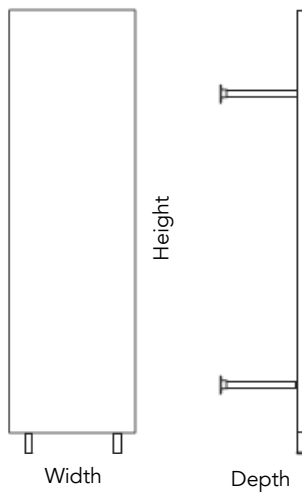

STANDARD GLASS COLOURS

DRAWINGS